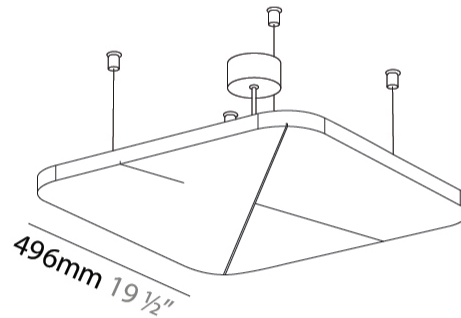

GENERAL

Series: Quantum Acoustic Light Panel
Brand: Prolicht
Division: Architectural
Mounting Type: Suspension
Mounting Location: Ceiling
Subcategory: Acoustic

PHYSICAL

Shape: Round
Length (mm): 496
Length (in): 19 1/2
Width (mm): 496
Width (in): 19 1/2
Height (mm): 54
Height (in): 2 1/8

Light Distribution: Indirect

Fixture Finish: SSR / BKV / CWI / CRY / HAB / UFT / ITA / RUA / FTG / MYG / LOD / PUS / FRO / FUP / KIA / POP / BLS / SPG / MEY / GOH / GUM / CHC / COM / ABZ / JAG / OBR / MOS / ROR

Accent Finish: ANC / ASH / BNA / BTC / BZE / CEL / EGG / EVG / FOG / FOS / FST / FUA / IRI / IRO / KHA / LIC / LIM / MER / MSN / MUS / ONX / PEA / PLU / POL / PPY / RAY / ROY / RST / STE / SWD / TAN / TAU

Fixture Material: Aluminum

Cable Details: 2 000mm / 78 3/4" or 6 000mm / 236 1/4" Transparent Cable

ELECTRICAL

Lamp Type: LED (Zhaga Standard)
Input Wattage (W): 12.7
Total Output Wattage (W): 11.8
Dimming: Non-Dimmable
Driver Included: Yes
Driver Location: Integrated
Driver Type: Constant Current - Universal
Driver Class: Class 2
Input Voltage (V): 120 - 277

LED

Color Temperature (°K): 2700 / 3000 / 3500 / 4000
Max. Delivered Lumen (lm): 935 / 945 / 973 / 1001
Nominal Lumen (lm): 1140 / 1152 / 1187 / 1221
CRI: >90 CRI
Lamp Life (hrs): 50000

OPTICAL

RATINGS AND CERTIFICATIONS

Certified By: CSA Certified to UL and CSA Standards
IP rating: IP20