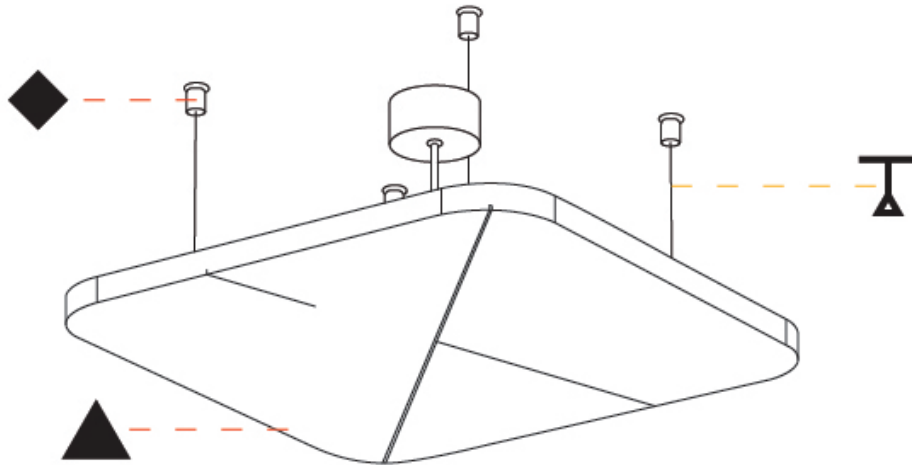

QUANTUM ACOUSTIC LIGHT PANEL SUSPENSION

A300738-

PROJECT _____

TYPE _____

SPECIFIER _____

QUANTITY _____

DATE _____

A